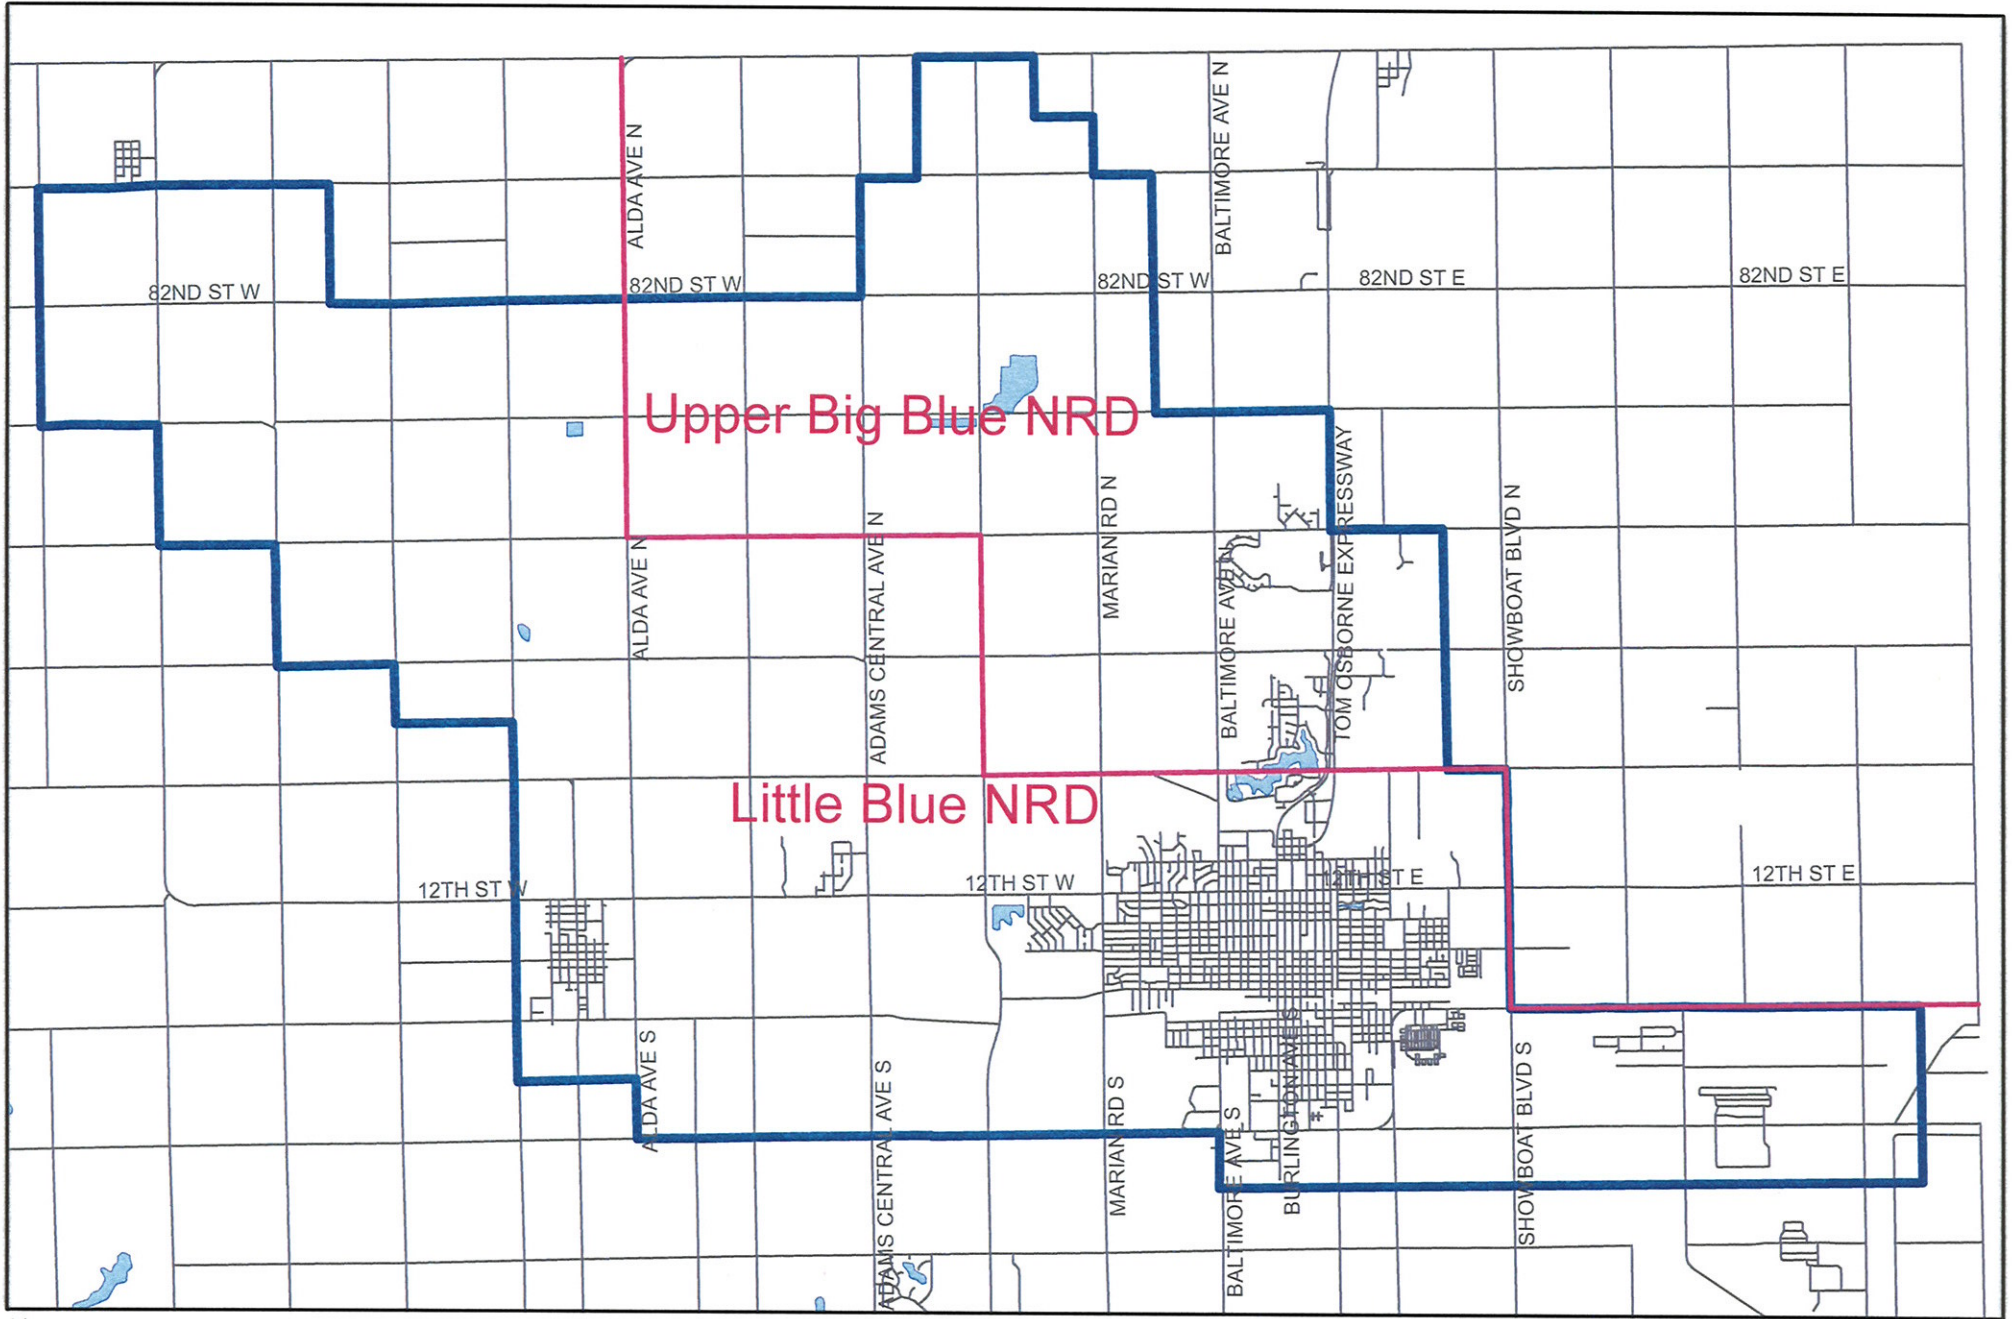

WELLHEAD PROTECTION AREA MAP

Note:
Total WHPA - 68.25 sq. mi.
WHPA within LBNRD - 46 sq. mi.
WHPA within UBBNRD - 22.25 sq. mi.

 Wellhead Protection Area

 Natural Resources District (NRD) Divided Boundary

North

Not to Scale